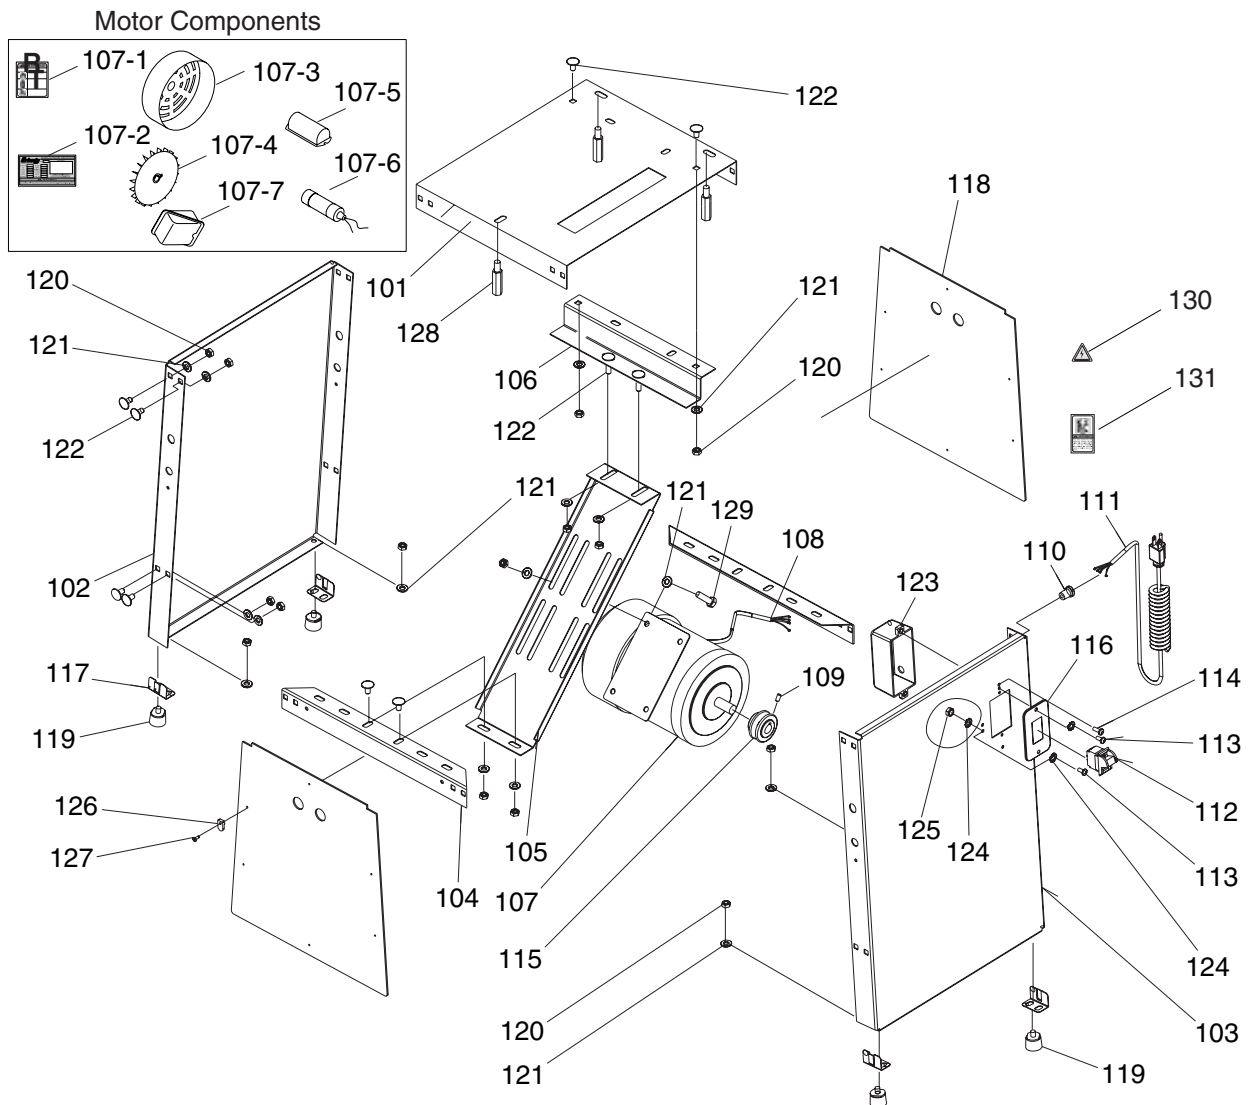

G0560 Main Saw Assembly

REF	PART #	DESCRIPTION
1	P0560001	Bandsaw Base
2	PN03M	Hex Nut M8-1.25
3	PW01M	Flat Washer 8MM
4	P0560004	Blade Cover
5	P0560005	Lower Blade Wheel
6	P0560006	Set Bearing
8	PSS01M	Set Screw M6-1 X 10
11	PB10M	Hex Bolt M6-1 X 25
12	PN01M	Hex Nut M6-1
13	PN03M	Hex Nut M8-1.25
14	PN01M	Hex Nut M6-1
17	PVA53	V-Belt A-53 4I530
18	P0560018	Pulley
19	P6204	Ball Bearing 6204ZZ
20	PB08M	Hex Bolt M6-1 X 20
21	P0560021	Bracket
22	P0560022	Grinding Hopper
23	P6203	Ball Bearing 6203ZZ
24	PR18M	Ext Retaining Ring 17MM
25	PK23M	Key 5 X 5 X 25
26	P0560026	Shaft
28	PCB18M	Carriage Bolt M8-1.25 X 45
29	P0560029	Square Knob M8-1.25
30	P0560030	Shaft, Thrust
31	P0560031	Bushing
32	P0560032	Reamer
33	P0560033	Filter Cover #4
34	P0560034	Lock Cover
35	P0560035	Upper Cover
38	PR05M	Ext Retaining Ring 15MM
39	P6202	Ball Bearing 6202ZZ
40	P0560040	Hex Bolt M10-1.5 X 115
41	P0560041	Bracket
42	P0560042	Shaft Bracket
43	P0560043	Upper Blade Wheel
44	P0560044	Blade
46	PB09M	Hex Bolt M8-1.25 X 20
48	PN01M	Hex Nut M6-1

G0560 Stand & Motor Assembly

REF PART #	DESCRIPTION
101	P0560101 Face Plate
102	P0560102 Rear Plate
103	P0560103 Front Plate
104	P0560104 Lower Bracket
105	P0560105 Motor Plate
106	P0560106 Upper Bracket
107	P0560107 Motor
107-1	PLABEL-38 Gen Motor Label
107-2	P0560107-2 G0560 Motor Data Label
107-3	P0560107-3 Motor Fan Cover
107-4	P0560107-4 Motor Fan
107-5	P0560107-5 Capacitor Cover
107-6	P0560107-6 Start Capacitor 200M 125V
107-7	P0560107-7 Motor Wiring Box
108	P0560108 Motor Cord
109	P0560109 Set Bolt M6-1 X 6
110	P0560110 Cord Bushing
111	P0560111 Power Cord
112	P0560112 Switch