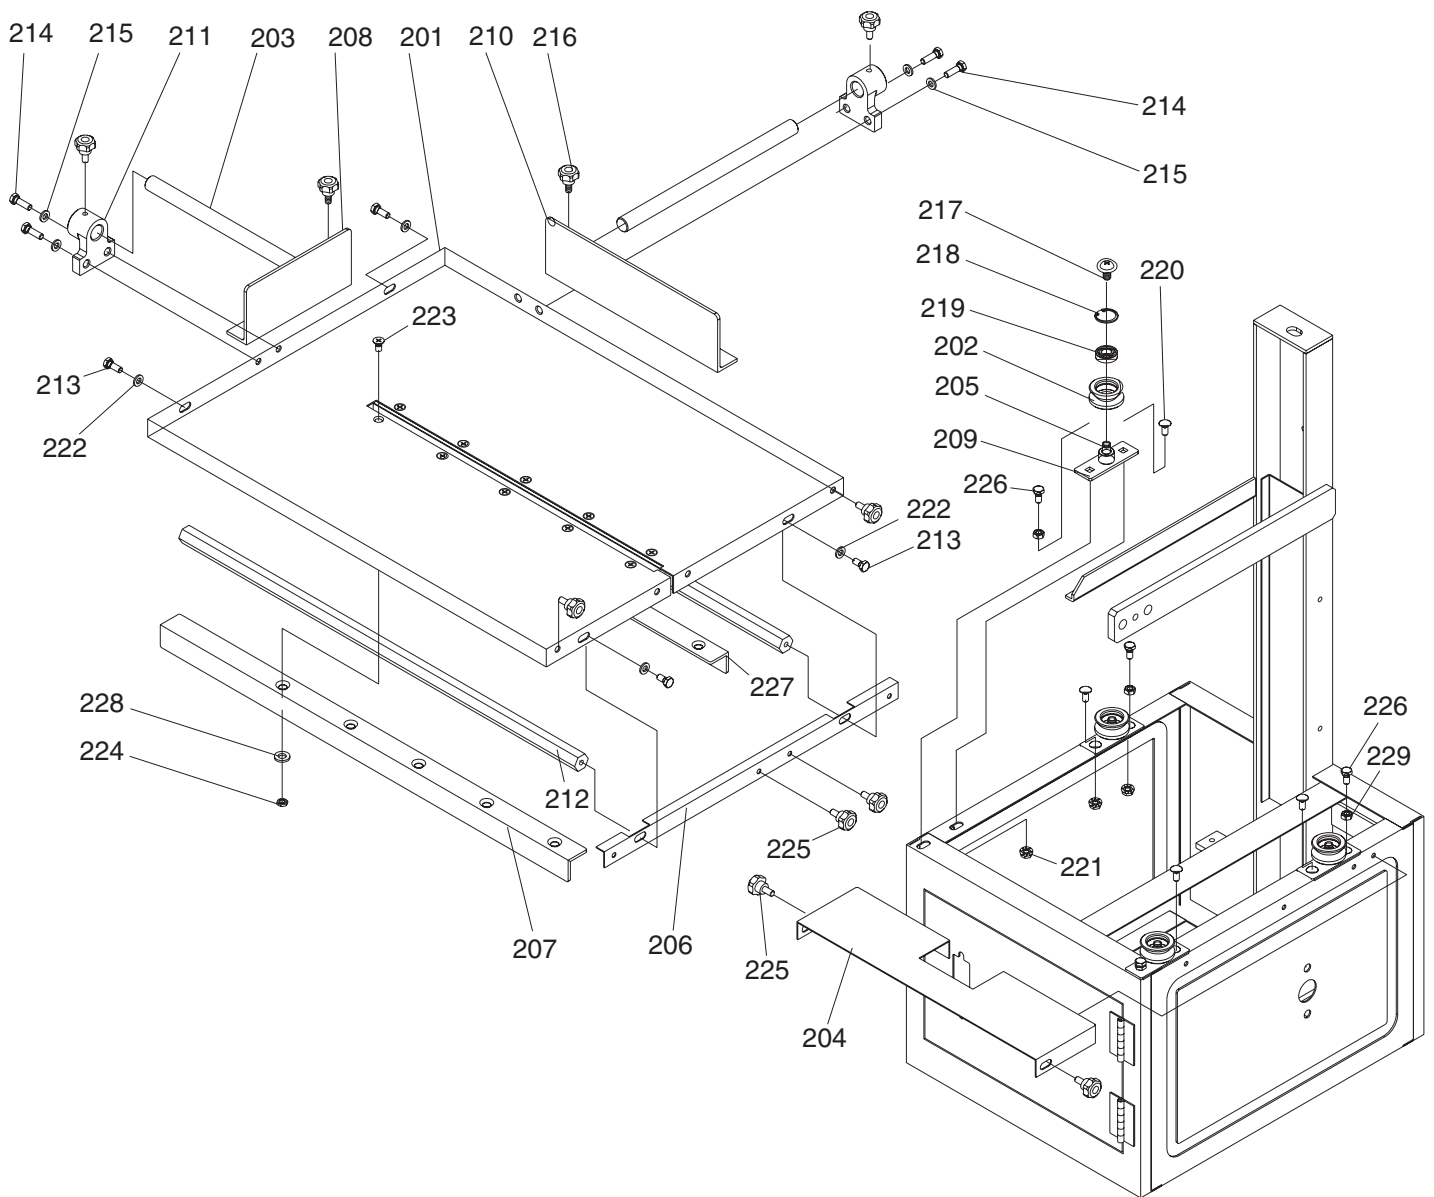

G0560 Sliding Table Assembly

REF PART #	DESCRIPTION
201	P0560201 Table (sliding)
202	P0560202 Rollers
203	P0560203 Stand Rod
204	P0560204 Guard Cover
205	P0560205 Roller Shaft
206	P0560206 Fixed Plate
207	P0560207 Right-support
208	P0560208 Pusher
209	P0560209 Roller Fixed Plate
210	P0560210 Left Fence
211	P0560211 Supporter
212	P0560212 Guide Rail
213	PB02M Hex Bolt M6-1 X 12
214	PB08M Hex Bolt M6-1 X 20
215	PW03M Flat Washer 6MM

REF PART #	DESCRIPTION
216	PS14M Phlp Hd Scr M6-1 X 12
217	PFB08M Flange Bolt M5-.8 X 10
218	PR57M Int Retaining Ring 22mm
219	P608ZZ Ball Bearing 608ZZ
220	PCB12M Carriage Bolt M6-1 X 12
221	PFN02M Flange Nut M6-1
222	PW03M Flat Washer 6MM
223	PFH07M Flat Hd Screw M5-.8 X 10
224	PN06M Hex Nut M5-.8
225	P0560225 Knob Bolt M6-1 X 12
226	PB83M Hex Bolt M6-1 X 16
227	P0560227 Left-support
228	PW02M Flat Washer 5MM
229	PN01M Hex Nut M6-1