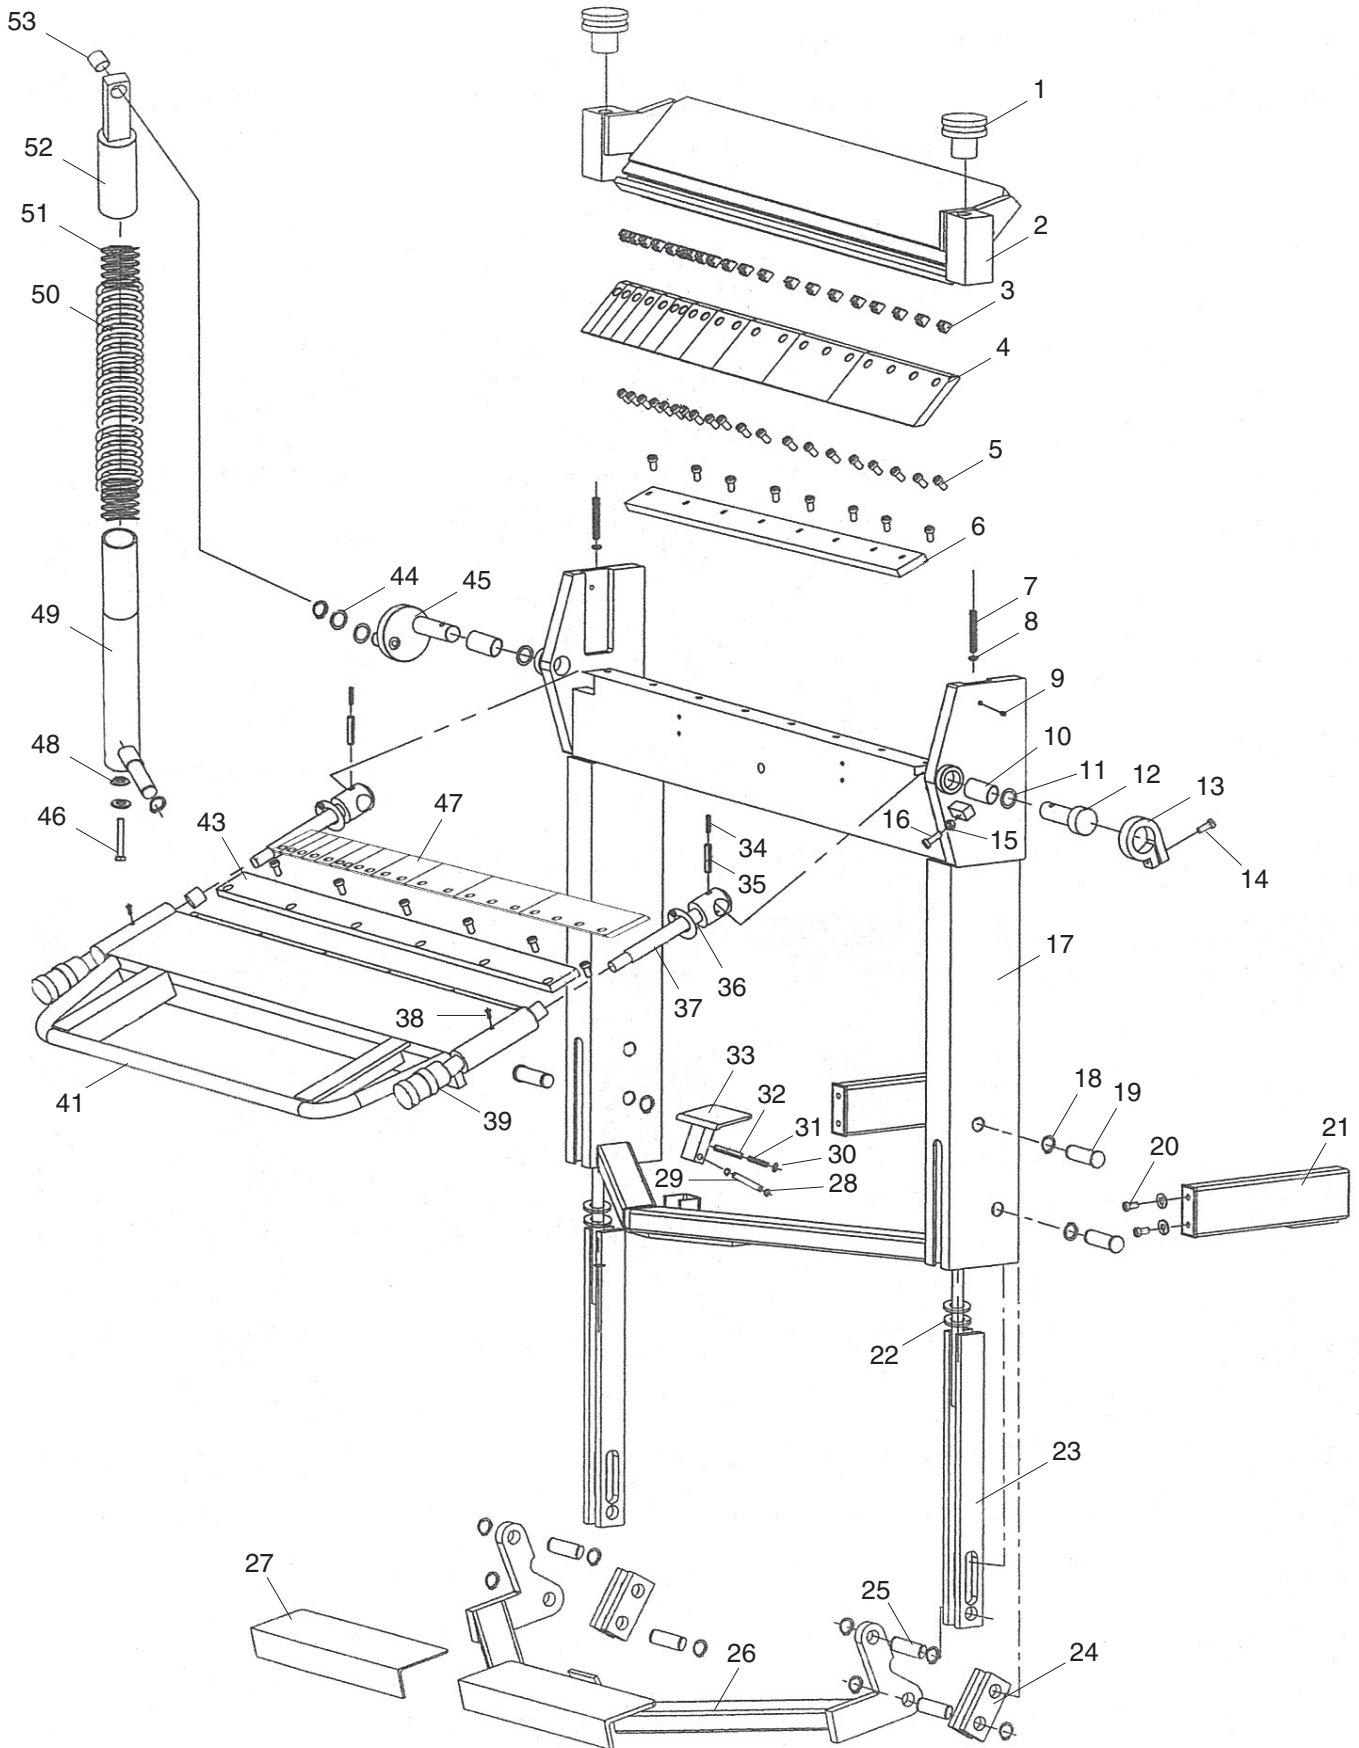

# Parts Breakdown

# Parts List

REF	PART #	DESCRIPTION
1	P0479001	ADJUSTING NUT
2	P0479002	CLAMPING LEAF
3	P0479003	T-NUT M10-1.5
4-1	P0479004-1	1-1/2" FINGER
4-2	P0479004-2	2" FINGER
4-3	P0479004-3	3" FINGER
4-4	P0479004-4	4" FINGER
5	PSB61M	CAP SCREW M10-1.5 X 20
6	P0479006	CLAMPING BLOCK
7	P0479007	ADJUSTING NUT SPRING
8	PW13M	FLAT WASHER 20MM
9	P0479009	GREASE FITTING 8MM
10	P0479010	BUSHING
11	PW23M	FLAT WASHER 30MM
12	P0479012	FOLDING LEAF PIN
13	P0479013	STOP COLLAR
14	PSB84M	CAP SCREW M10-1.5 X 35
15	PN02M	HEX NUT M10-1.5
16	PSB47M	CAP SCREW M10-1.5 X 40
17	P0479017	LEG
18	PR11M	EXT RETAINING RING 25MM
19	P0479019	LEG PIN
20	PSB72M	CAP SCREW M10-1.5 X 30
21	P0479021	EXTENSION BRACKET
22	P0479022	DISC SPRING
23	P0479023	ROD
24	P0479024	FOOT PEDAL LEVER
25	P0479025	LEVER PIN
26	P0479026	FOOT PEDAL

REF	PART #	DESCRIPTION
27	P0479027	TREAD PLATE RUBBER
28	PR01M	EXT RETAINING RING 10MM
29	P0479029	PEDAL LOCK PIN
30	PW01M	FLAT WASHER 8MM
31	P0479031	PEDAL LOCK SPRING
32	PRP79M	ROLL PIN 8 X 50
33	P0479033	FOOT PEDAL LOCK
34	PRP33M	ROLL PIN 6 X 50
35	PRP80M	ROLL PIN 10 X 50
36	P0479036	O-RING 33 X 25
37	P0479037	SETBACK SHAFT
38	PB87M	HEX BOLT M8-1.25 X 15
39	P0479039	SETBACK KNOB
41	P0479041	BENDING LEAF
43	P0479043	BENDING LEAF PLATE
44	P0479044	SHIM RING
45	P0479045	CAM
46	P0479046	HEX BOLT M12-1.75 X 150
47-1	P0479047-1	BENDING LEAF 1-1/2" FINGER
47-2	P0479047-2	BENDING LEAF 2" FINGER
47-3	P0479047-3	BENDING LEAF 3" FINGER
47-4	P0479047-4	BENDING LEAF 4" FINGER
48	PTLW12M	EXT TOOTH WASHER 12MM
49	P0479049	BOTTOM STRUT
50	P0479050	COMPRESSION SPRING
51	P0479051	SPIRAL BLOCK
52	P0479052	TOP STRUT
53	P0479053	BUSHING