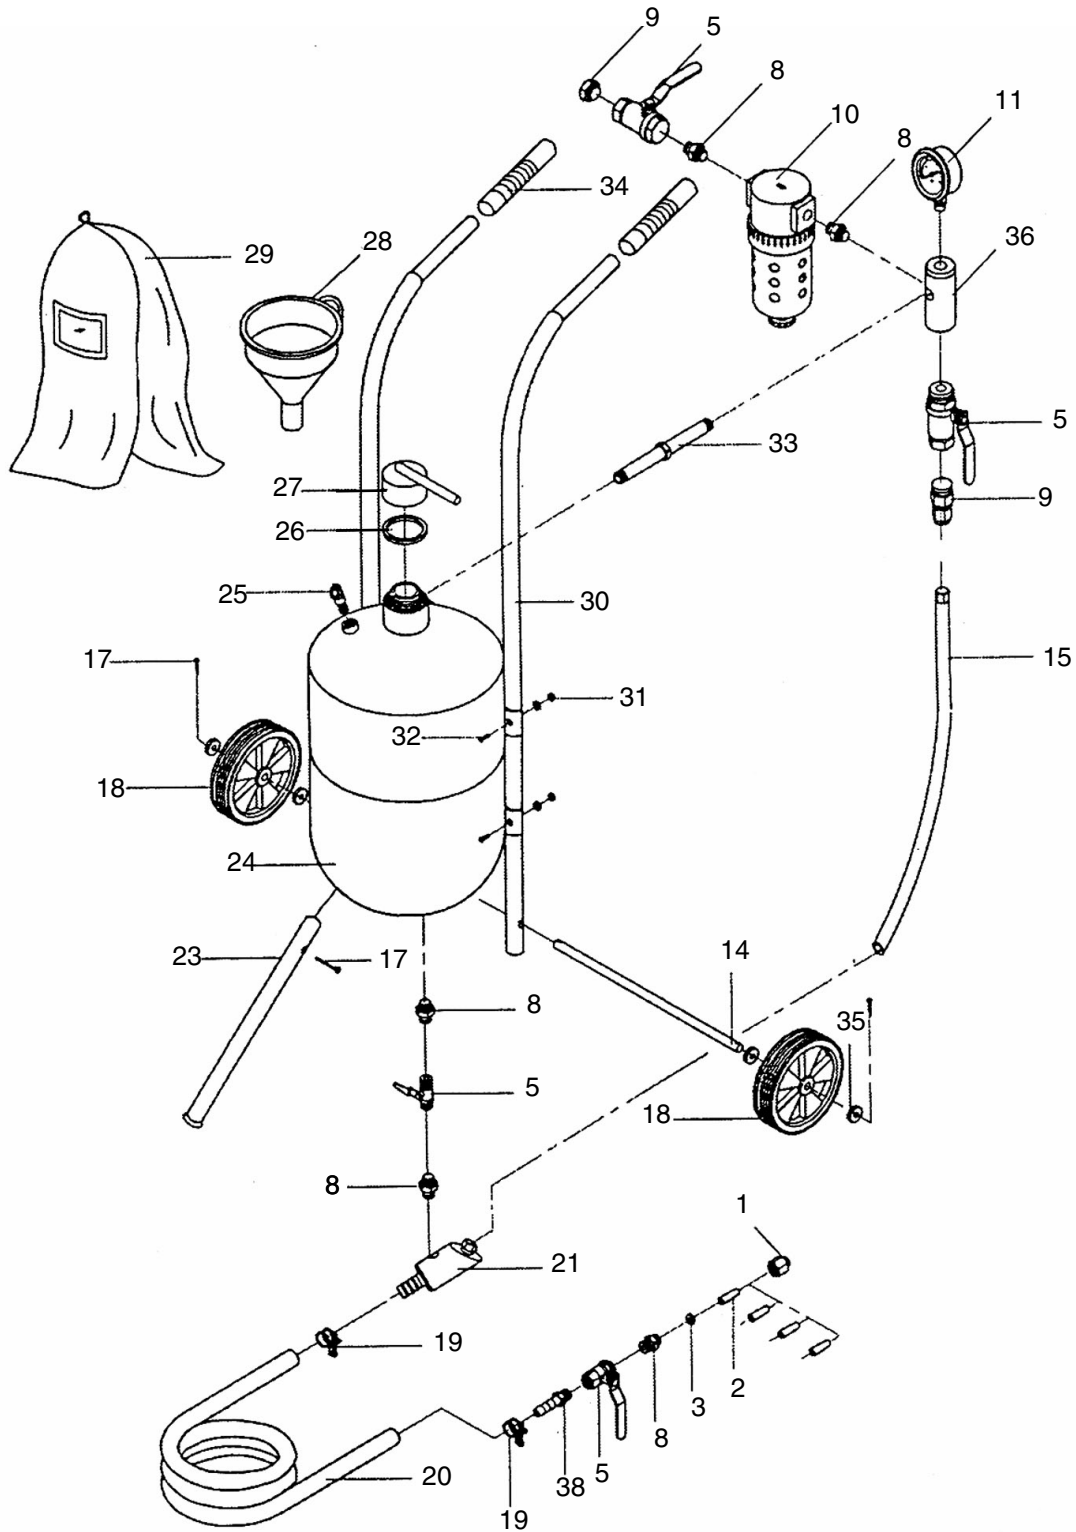

Parts Breakdown

Parts List

REF	PART #	DESCRIPTION
1	P0474001	NOZZLE ARBOR NUT
2	P0474002	NOZZLE SET
2-1	P0474002-1	9/64" NOZZLE
2-2	P0474002-2	1/8" NOZZLE
2-3	P0474002-3	7/64" NOZZLE
2-4	P0474002-4	3/32" NOZZLE
3	P0474003	GASKET
5	P0474005	3/8" BALL VALVE
8	P0474008	NOZZLE ARBOR
9	P0474009	3/8" FEMALE CONNECTOR
10	P0474010	WATER TRAP FILTER
11	P0474011	PRESSURE GAUGE
14	P0474014	AXLE
15	P0474015	AIR HOSE
17	P0474017	1/8" X 1" COTTER PIN
18	P0474018	WHEEL
19	P0474019	1" HOSE CLAMP
20	P0474020	1" THICK-WALLED BLAST HOSE
21	P0474021	SAND ELBOW

REF	PART #	DESCRIPTION
23	P0474023	LEG (G0474)
23	P0475023	LEG (G0475)
24	P0474024	TANK 20 GALLON (G0474)
24	P0475024	TANK 10 GALLON (G0475)
25	P0474025	SAFETY RELIEF VALVE
26	P0474026	SPECIAL O-RING
27	P0474027	FILLER CAP
28	P0474028	FUNNEL
29	P0474029	HOOD W/LENSE
30	P0474030	HANDLEBAR (G0474)
30	P0475030	HANDLEBAR (G0475)
31	PN01M	HEX NUT M6-1
32	PS62M	PHLP HD SCR M6-1 X 30
33	P0474033	PIPE
34	P0474034	HANDLE GRIP
35	PW06M	FLAT WASHER 12MM
36	P0474036	MANIFOLD
38	P0474038	3/8" PUSH-ON HOSE NIPPLE